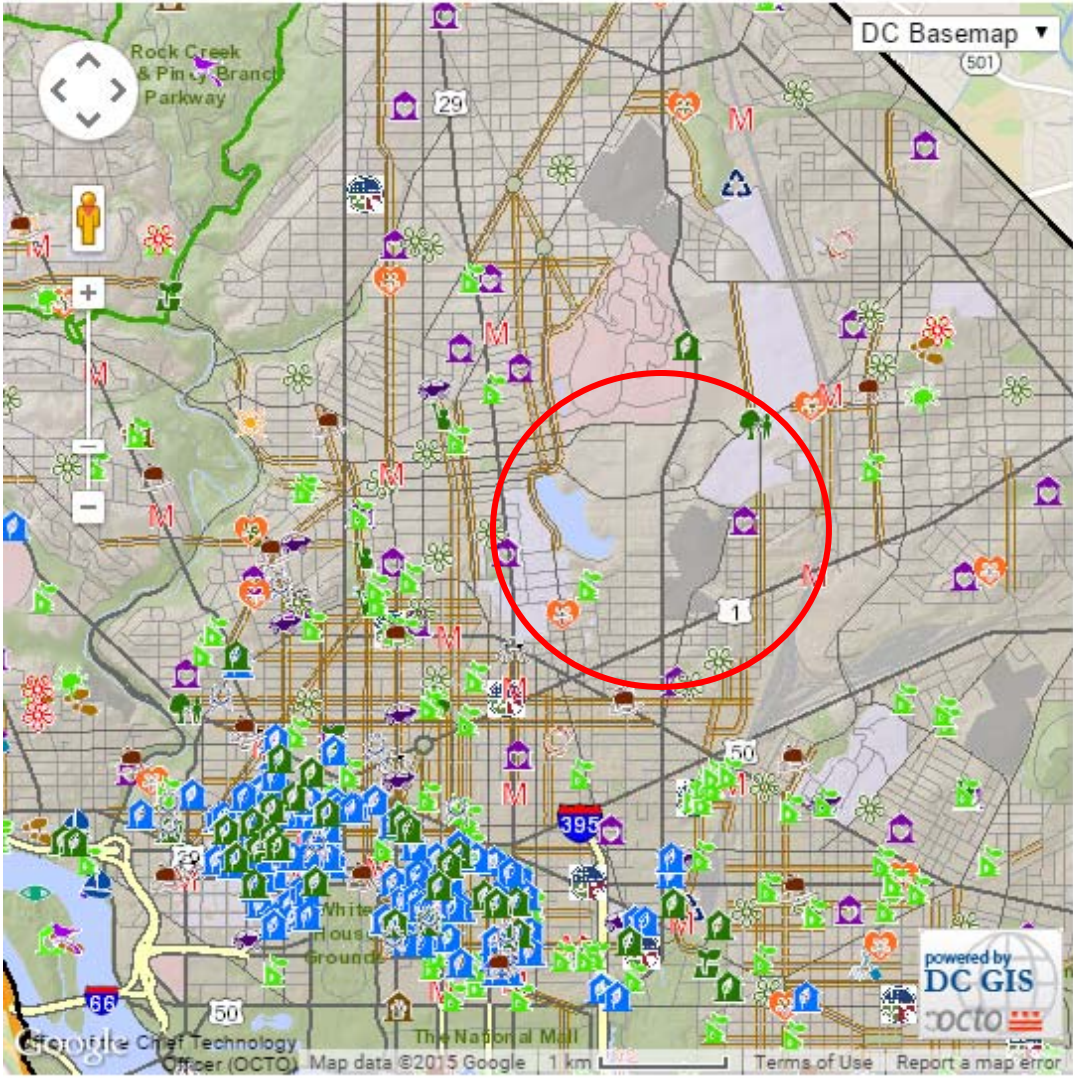

Welcome to the Green DC Map! This map highlights environmental points of interest throughout the nation's capital, and we urge you to use it to others may require an appointment or more detailed directions and site information. Click on the green map location icons to learn more about it

- All
- Business & Food
- Buildings & Energy
- Mobility
- Environment
- Outdoor Activities
- Culture
- Eco-Info
- ARRA

View Green Sites

[Show all](#) [Hide all](#) [?](#)

- ☒ Farmers' Market
- ☒ Environmental Excellence Award Winners
- ☒ Solar Energy Sites
- ☒ Green Buildings
- ☒ ENERGY STAR Buildings
- ☒ Green Roof

Zoom To Locations

Address/Place DC Ward

Enter an Address or Place: [?](#)

☒ Find green sites nearby (list of matches appear below)

What's Green Near Here?

Right click on the map and select "What's green near here?" [?](#) [clear](#)

Matches appear here